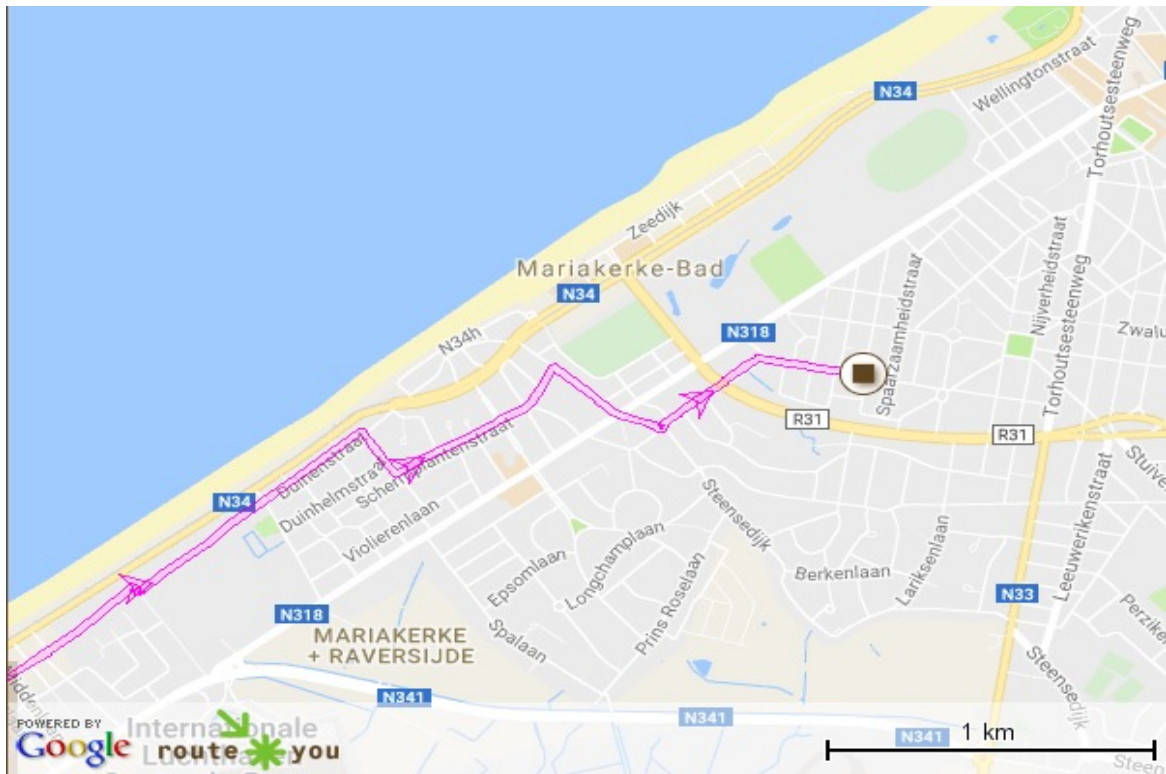

- 14 mi   ↶   after 1.33 mi go left and take Duinenstraat
- 14.6 mi   ↷   after 2912 ft go right and take Albrecht Rodenbachstraat
- 14.7 mi   ↶   after 615 ft go left and take Scherimplantenstraat
- 15 mi   ↶   after 1584 ft bear left and take Anjelierenlaan
- 15.1 mi   ↷   after 478 ft go right and take Aartshertogstraat
- 15.2 mi   ↑   after 792 ft go straight on and take Sterstraat
- 15.3 mi   ↶   after 514 ft go left and take Vredestraat
- 15.3 mi   ↶   after 72 ft go left and take Steensedijk
- 15.3 mi   ↷   after 52.4 ft bear right and take Vredestraat
- 15.6 mi   ↷   after 1204 ft bear right and take Gelijkheidstraat
- 15.8 mi   ↑   after 1329 ft