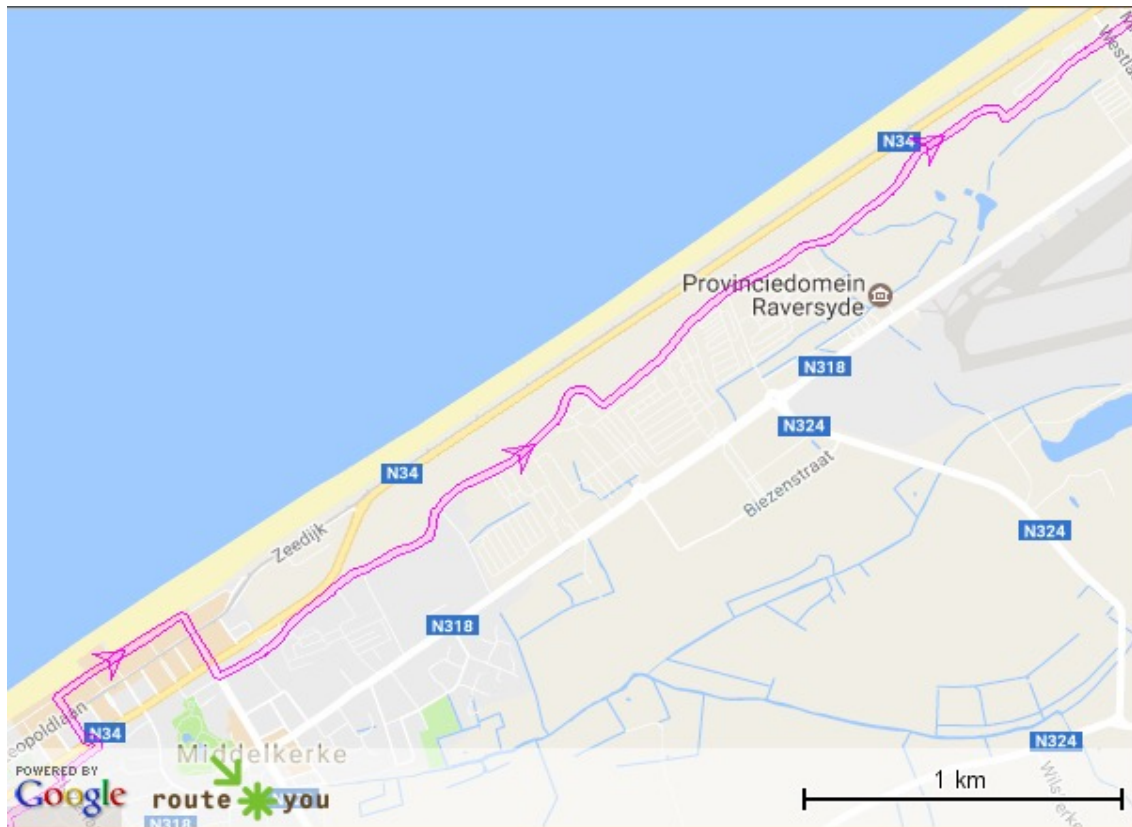

- 10.6 mi ↶ after 677 ft go left and take Ijzerlaan
- 10.6 mi ↷ after 72 ft go right and take Duinenweg
- 10.8 mi ↶ after 635 ft go left and take Koninginnelaan
- 10.8 mi ↷ after 81.8 ft go right and take Jules Van Den Heuvelstraat
- 10.9 mi ↷ after 569 ft go right and take Zeedijk
- 11 mi ↑ after 435 ft go straight on and take Epernayplein
- 11 mi ↑ after 259 ft go straight on and take Zeedijk
- 11.2 mi ↷ after 887 ft go right and take Paul De Smet De Naeyerstraat
- 11.3 mi ↶ after 762 ft go left and take Duinenweg
- 12.7 mi ↑ after 1.34 mi go straight on and take Duinenstraat