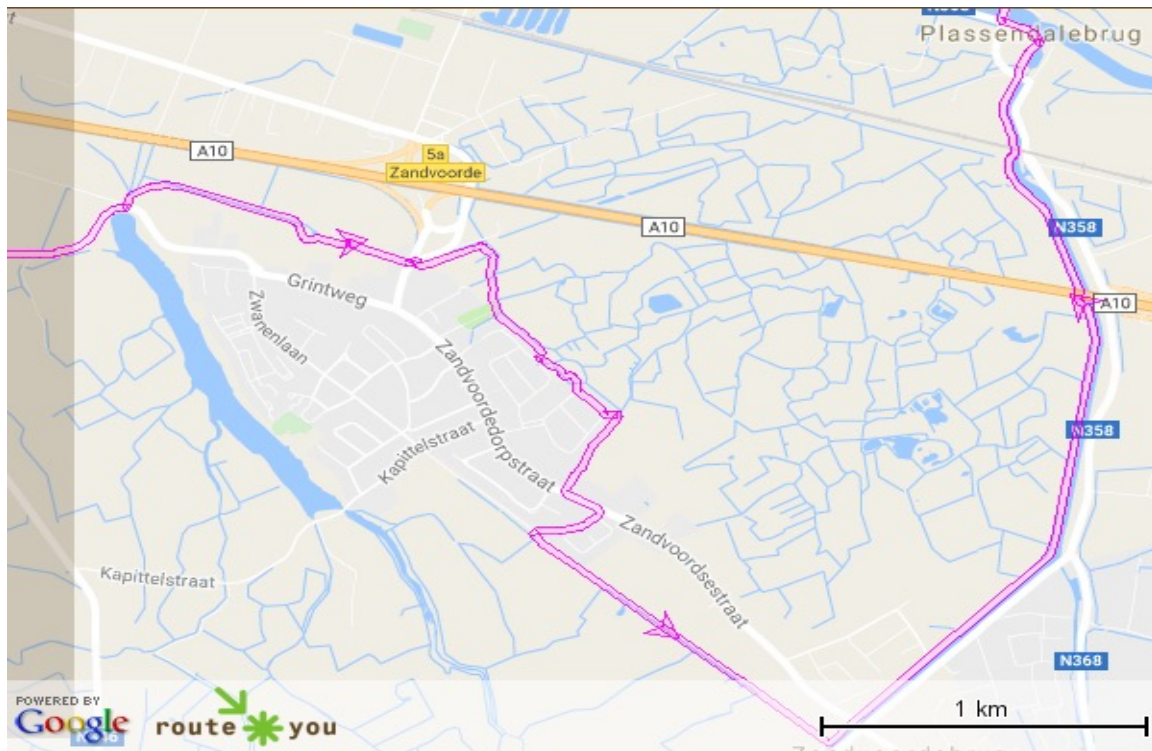

- 5.81 mi ↙ after 1643 ft go sharp left and take **Karperstraat**
- 5.81 mi ↘ after 31.7 ft bear right
- 5.84 mi ↑ after 127 ft go straight on
- 6.17 mi ↑ after 1788 ft go straight on
- 6.3 mi ↙ after 689 ft go sharp left and take **Moerbeistraat**
- 6.31 mi ↻ after 16.4 ft make a u-turn and take **Moerbeistraat**
- 6.44 mi ↶ after 686 ft go left and take **Kasteelstraat**
- 6.45 mi ↑ after 55 ft go straight on and take **Zandvoordestraat**
- 6.45 mi ↘ after 31.1 ft go right
- 6.63 mi ↑ after 911 ft go straight on
- 6.73 mi ↶ after 527 ft bear left
- 6.76 mi ↑ after 200 ft go straight on
- 6.9 mi ↙ after 694 ft go sharp left
- 7.01 mi ↶ after 628 ft bear left and take **Ter Zwaanhoek**
- 7.09 mi ↶ after 395 ft go left
- 7.33 mi ↶ after 1252 ft go left and take **Zandvoordedorpstraat**
- 7.4 mi ↘ after 388 ft bear right
- 7.41 mi ↘ after 67.1 ft bear right and take **Caelfstraat**
- 7.55 mi ↘ after 745 ft bear right and take **Groenedijkstraat**
- 7.56 mi ↻ after 19.7 ft make a u-turn and take **Groenedijkstraat**
- 8.3 mi ↶ after 3945 ft go left and take **Polder**