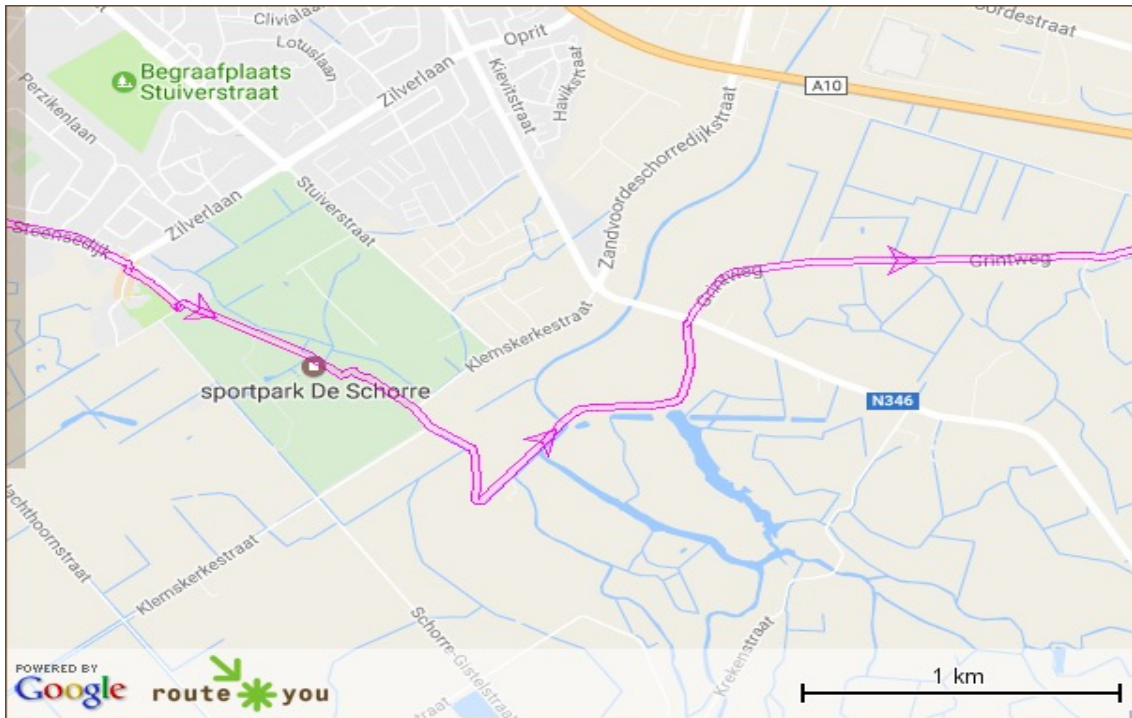

Cycling Tour Groen Lint Ostend

20 mi

- 0 ft ↑ after 0 ft
- 219 ft ↙ after 219 ft go left and take Herdersstraat
- 299 ft ↗ after 80.6 ft bear right
- 501 ft ↙ after 201 ft go left and take Westlaan
- 825 ft ↙ after 324 ft go left and take Duinenstraat
- 841 ft ↻ after 16.3 ft make a u-turn and take Duinenstraat
- 4394 ft ↙ after 3553 ft go left and take Dorpsstraat
- 4416 ft ↻ after 21.4 ft make a u-turn and take Dorpsstraat
- 1.08 mi ↗ after 1278 ft go right and take Nieuwpoortsesteenweg / N318
- 1.09 mi ↻ after 52 ft make a u-turn and take Nieuwpoortsesteenweg / N318
- 1.09 mi ↗ after 2 ft go right and take A. Chocqueelstraat
- 1.36 mi ↙ after 1414 ft go left and take Duinkerkseweg / N341
- 2.53 mi ↑ after 1.17 mi go straight on and take Torhoutsesteenweg
- 2.54 mi ↙ after 51.9 ft go left and take Rosmolenstraat
- 2.63 mi ↙ after 501 ft bear left and take Pensjagersstraat
- 2.71 mi ↙ after 388 ft bear left and take Pensjagersstraat
- 2.71 mi ↙ after 26 ft bear left and take Rosmolenstraat
- 2.75 mi ↻ after 196 ft make a u-turn
- 2.77 mi ↗ after 103 ft go right and take Steensedijk