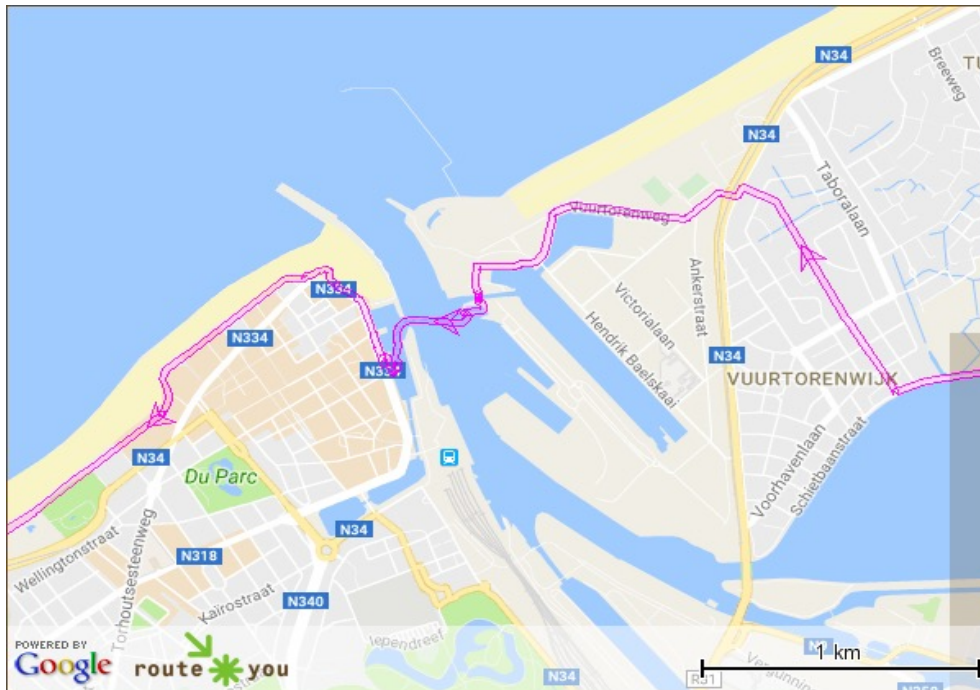

- 14 mi   ↪ after 2870 ft make a u-turn and take Schietbaanstraat
- 14 mi   ↶ after 7.53 ft go left and take Van Hembdenstraat
- 14.2 mi   ↑ after 1091 ft go straight on
- 14.6 mi   ↵ after 1740 ft bear left
- 14.7 mi   ↶ after 439 ft go left
- 14.7 mi   ↷ after 135 ft go right
- 14.7 mi   ↵ after 222 ft bear left and take Fortstraat
- 14.8 mi   ↷ after 525 ft bear right and take Vuurtoerendok-West
- 15.2 mi   ↷ after 2130 ft bear right and take Vuurtoerendok-West
- 15.3 mi   ↑ after 134 ft go straight on and take Slipwaykaai
- 15.3 mi   ↵ after 176 ft bear left
- 15.3 mi   ↑ after 19.9 ft go straight on and take Slipwaykaai
- 15.4 mi   ↶ after 541 ft go left and take Buskruitstraat
- 15.4 mi   ↑ after 2.23 ft go straight on and take Buskruitstraat
- 15.4 mi   ↑ after 172 ft go straight on and take Buskruitstraat
- 15.4 mi   ↑ after 3.27 ft go straight on
- 15.5 mi   ↵ after 148 ft bear left
- 15.5 mi   ↷ after 22.2 ft bear right
- 15.5 mi   ↶ after 47.1 ft go left
- 15.5 mi   ↶ after 83.3 ft go sharp left