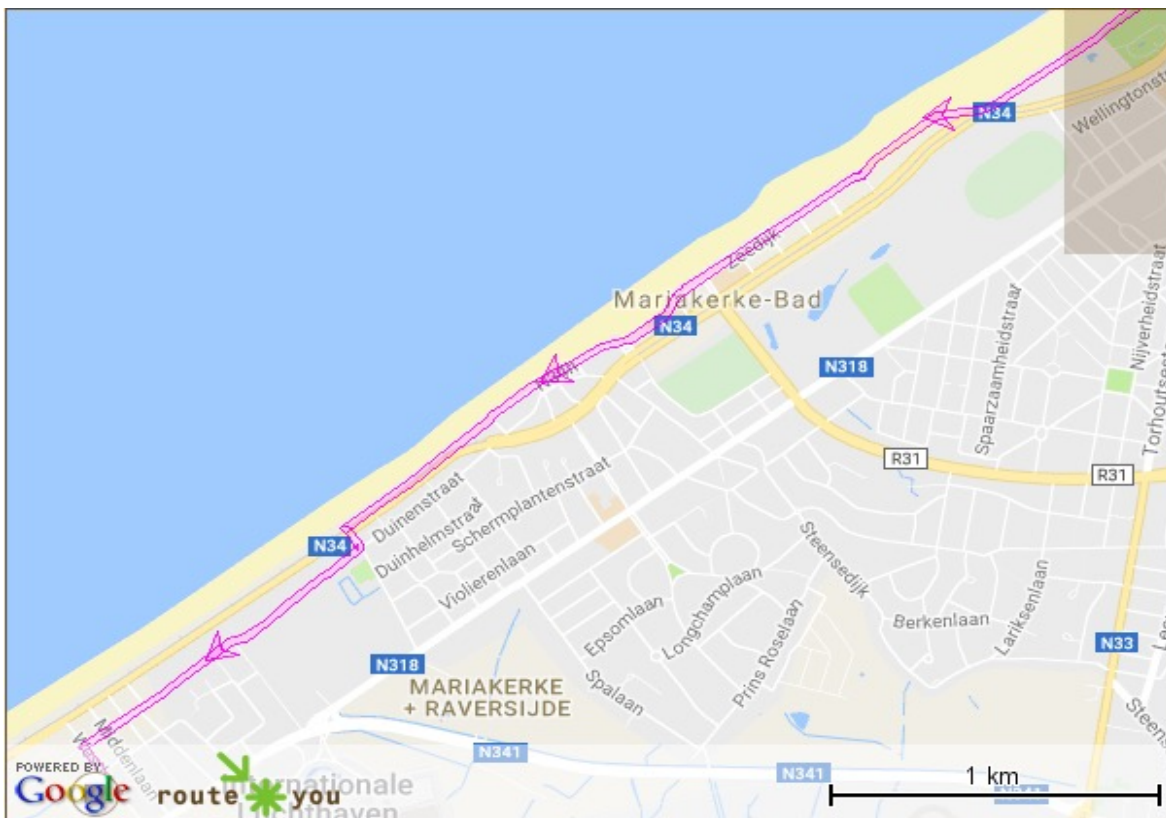

- 15.5 mi ↶ after 5.98 ft make a u-turn
- 15.5 mi ↵ after 5.98 ft go sharp left
- 15.5 mi ↗ after 133 ft bear right
- 15.8 mi ↑ after 1467 ft go straight on
- 15.8 mi ↶ after 236 ft go left
- 15.8 mi ↗ after 39.3 ft go right
- 15.9 mi ↶ after 431 ft go left
- 15.9 mi ↶ after 60.3 ft go left
- 16 mi ↶ after 126 ft make a u-turn
- 16.1 mi ↑ after 816 ft go straight on
- 16.1 mi ↶ after 101 ft bear left
- 16.1 mi ↗ after 34.1 ft bear right
- 16.2 mi ↗ after 310 ft go right and take Zeeheldenplein
- 16.3 mi ↗ after 579 ft go right
- 16.7 mi ↶ after 2086 ft bear left and take Albert I-promenade (wandeldijk)
- 16.8 mi ↶ after 584 ft go left
- 16.8 mi ↶ after 30.1 ft make a u-turn
- 16.8 mi ↶ after 30.1 ft go left and take Albert I-promenade (wandeldijk)
- 17 mi ↑ after 1112 ft go straight on and take Koning Boudewijnpromenade (wandeldijk)