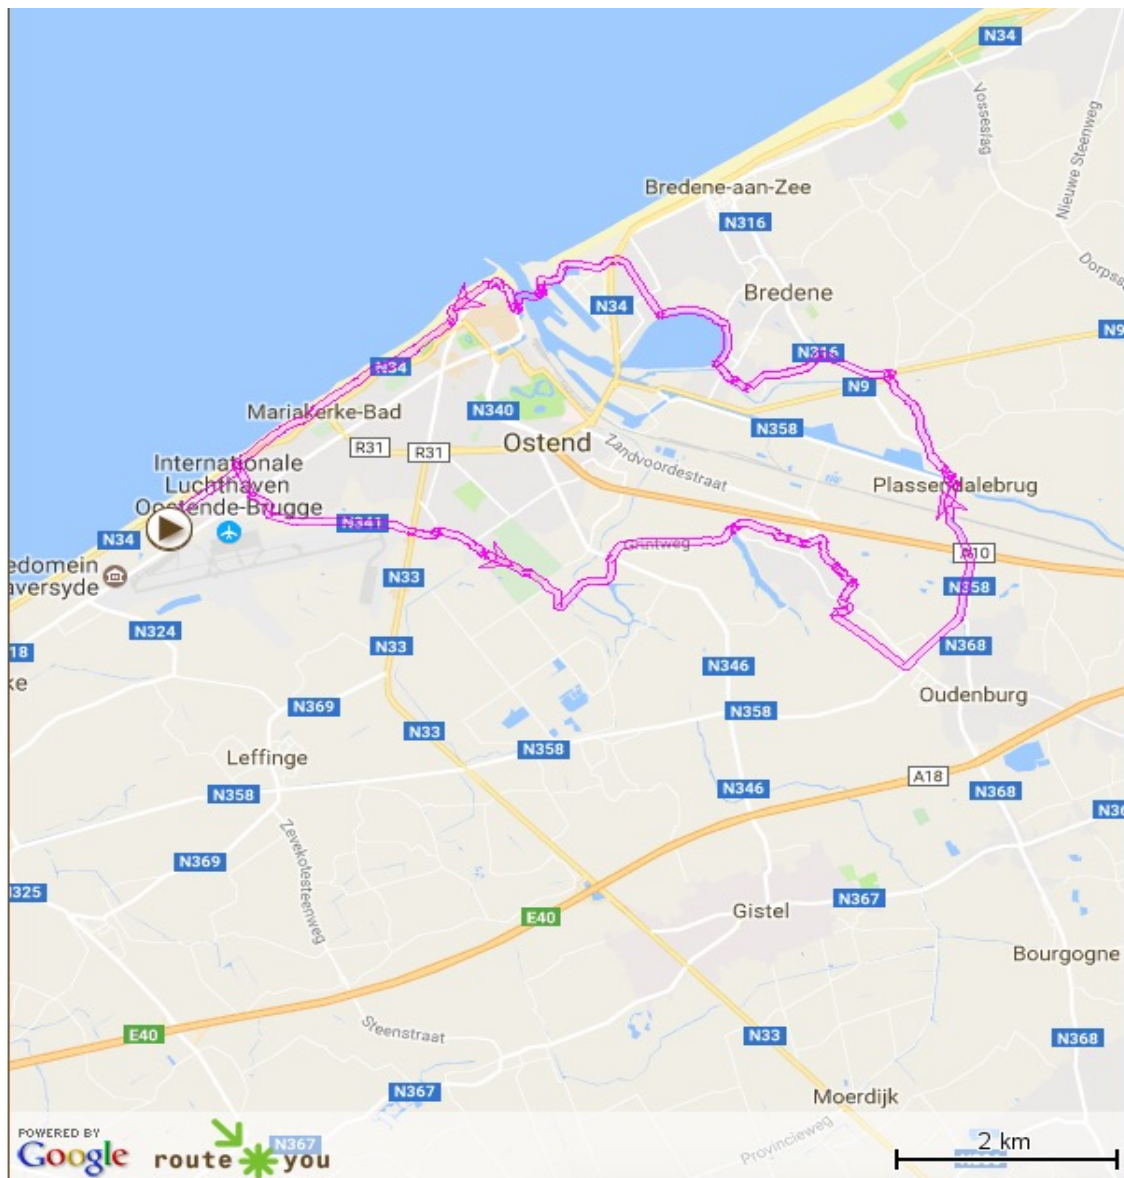

Cycling Tour Groen Lint Ostend

20 mi

- 0 ft ↑ after 0 ft
- 219 ft ↙ after 219 ft go left and take Herdersstraat
- 299 ft ↗ after 80.6 ft bear right
- 501 ft ↙ after 201 ft go left and take Westlaan
- 825 ft ↙ after 324 ft go left and take Duinenstraat
- 841 ft ↻ after 16.3 ft make a u-turn and take Duinenstraat
- 4394 ft ↙ after 3553 ft go left and take Dorpsstraat
- 4416 ft ↻ after 21.4 ft make a u-turn and take Dorpsstraat
- 1.08 mi ↗ after 1278 ft go right and take Nieuwpoortsesteenweg / N318
- 1.09 mi ↻ after 52 ft make a u-turn and take Nieuwpoortsesteenweg / N318
- 1.09 mi ↗ after 2 ft go right and take A. Chocqueelstraat
- 1.36 mi ↙ after 1414 ft go left and take Duinkerkseweg / N341
- 2.53 mi ↑ after 1.17 mi go straight on and take Torhoutsesteenweg
- 2.54 mi ↙ after 51.9 ft go left and take Rosmolenstraat
- 2.63 mi ↙ after 501 ft bear left and take Pensjagersstraat
- 2.71 mi ↙ after 388 ft bear left and take Pensjagersstraat
- 2.71 mi ↙ after 26 ft bear left and take Rosmolenstraat
- 2.75 mi ↻ after 196 ft make a u-turn
- 2.77 mi ↗ after 103 ft go right and take Steensedijk